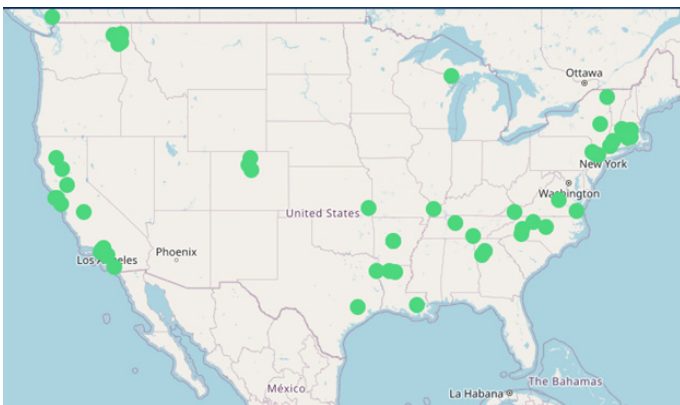

### 24/7 IT Help Desk Support, Serving 50+ Cities in North America through our 20 Partners

#### GEORGIA

Atlanta  
Duluth

#### MASSACHUSETTS

Boston  
Cambridge  
Newton  
Springfield  
Taunton  
Worcester

#### TENNESSEE

Chattanooga  
Nashville