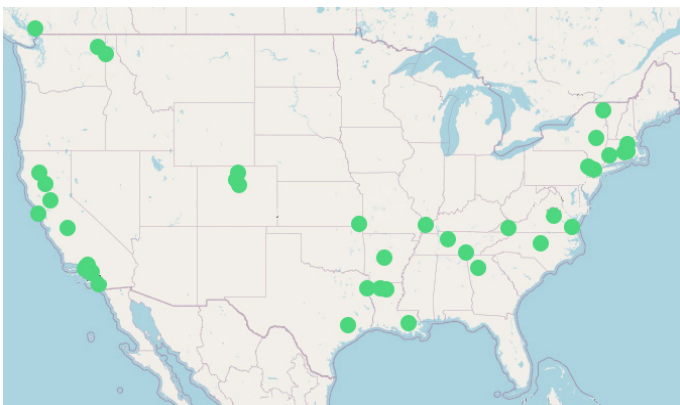

### 24/7 IT Help Desk Support, Serving 50+ Cities in North America through our 20 Partners

#### GEORGIA

Atlanta

Duluth

#### MASSACHUSETTS

Boston

Cambridge

Newton

Taunton

Worcester

#### TENNESSEE

Chattanooga

Nashville